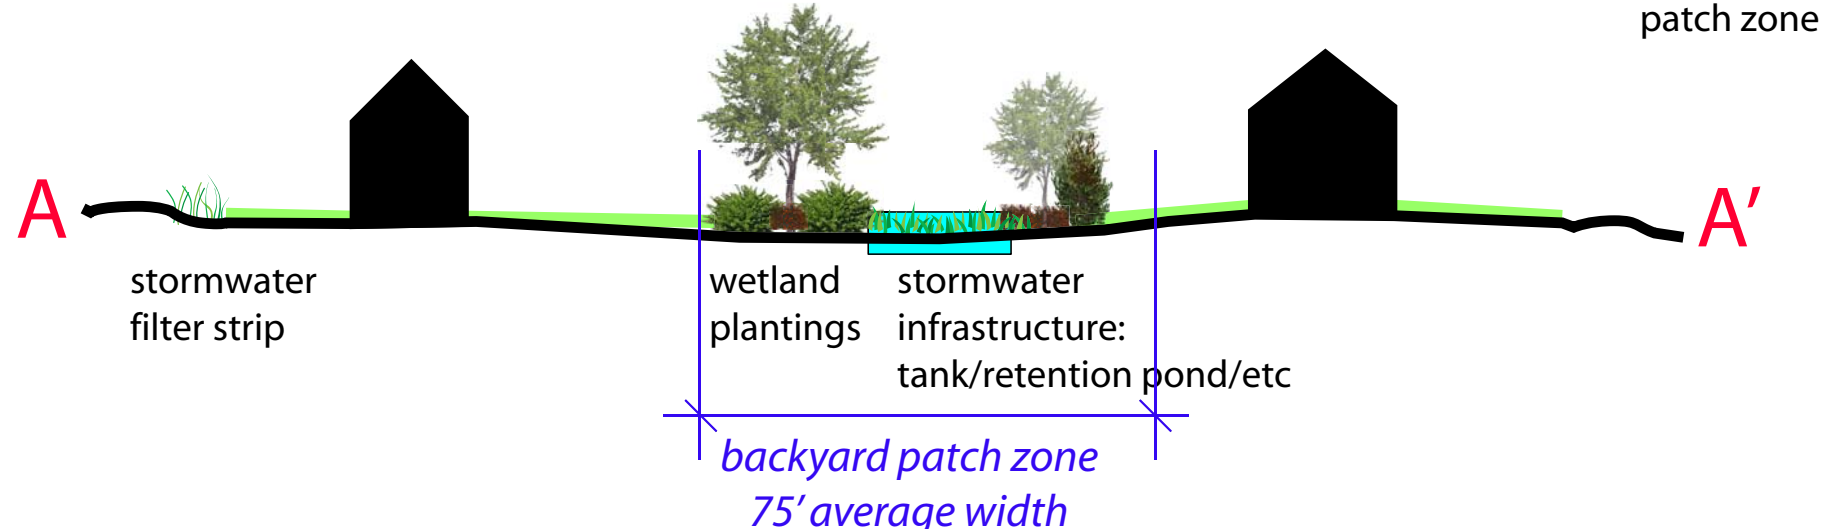

PROPOSED

- PATCH ROLE:**
- microhabitats
 - small mammals
 - reptiles
 - amphibians
 - birds
 - pollinators
- stepping stones along wildlife corridors
- stormwater filter and collection

PATCH EXAMPLE:

Leeland Avenue backyards, south of Sunset Avenue, east of Atwood Avenue

- proposed wetland tree
- proposed wetland shrub
- existing tree
- proposed backyard patch zone

Patch Example: After