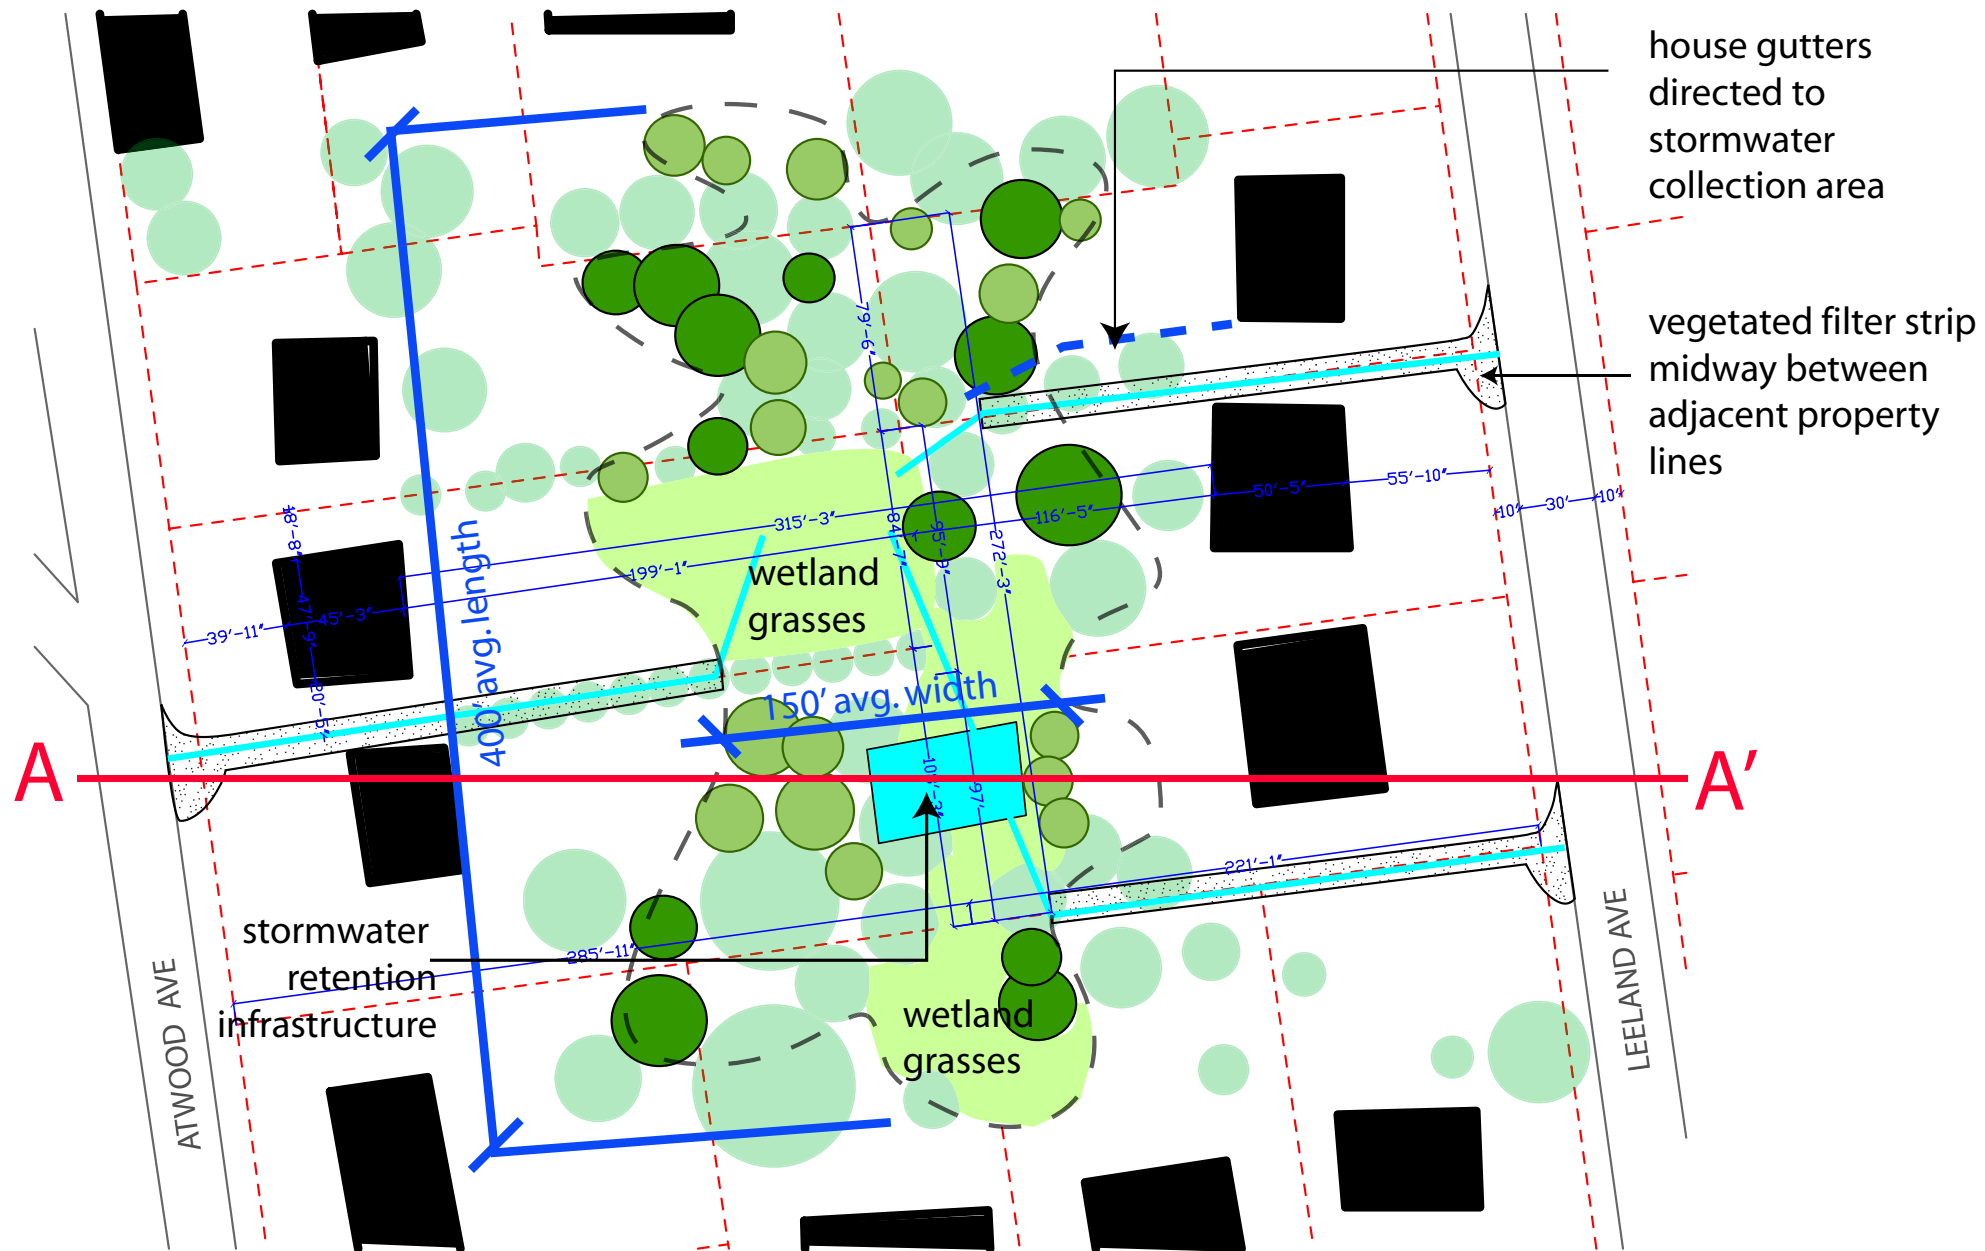

PROPOSED

- PATCH ROLE:**
- microhabitats
 - small mammals
 - reptiles
 - amphibians
 - birds
 - pollinators
- stepping stones along wildlife corridors
- stormwater filter and collection

PATCH EXAMPLE:

Leeland Avenue backyards, south of Sunset Avenue, east of Atwood Avenue

- proposed wetland tree
- proposed wetland shrub
- existing tree
- proposed backyard patch zone

Patch Example: After